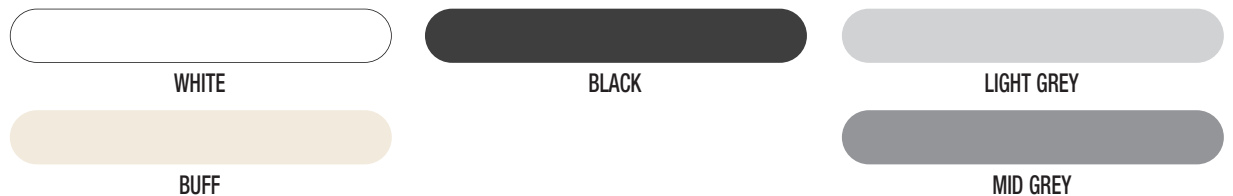

COLOURED GROUT FOR FLOOR & WALL TILING

KEMGROUT FLEXIBLE

A fine grout for joints up to 5mm MOULD & FUNGI RESISTANT

KEMGROUT SANDED

A FINE SANDED GROUT WITH A SMOOTH FINISH for joints 2mm to 10mm ACID & CHEMICAL RESISTANT

EPEGROUT TRADE

COMMERCIAL SANDED EPOXY coloured grout for joints 2mm to 10mm.

EPEGROUT A water washable EPOXY grout available in KEMGROUT FLEXIBLE grout colours for joints up to 3mm.

COLOUR SEAL A FLEXIBLE SILICONISED acrylic sealant for horizontal and vertical junctions and expansion joints.
AVAILABLE IN: 01 WHITE / 22 BEIGE / 18 IVORY / 20 SANDSTONE / 28 SANDLEWOOD / 27 TAN / 05 LIGHT GREY / 49 MID GREY / BLACK