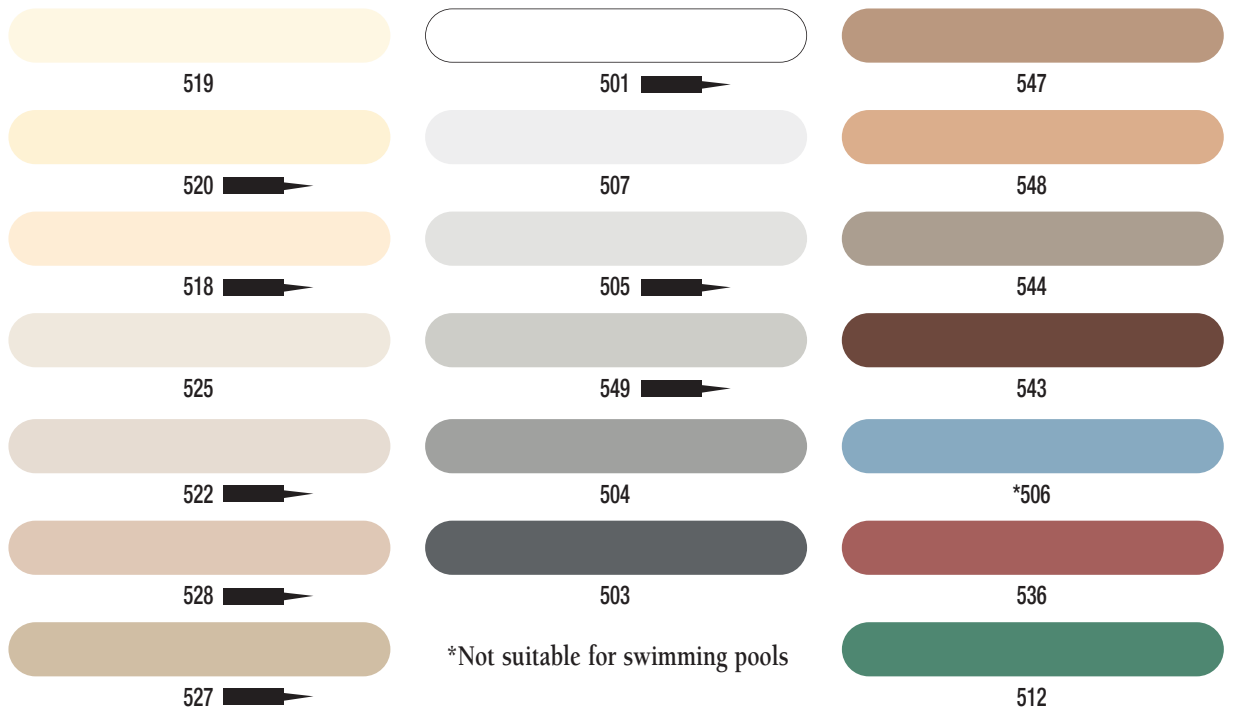

COLOURED GROUT FOR FLOOR & WALL TILING

KEMGROUT FLEXIBLE

A fine grout for joints up to 5mm MOULD & FUNGI RESISTANT

KEMGROUT SANDED

A FINE SANDED GROUT WITH A SMOOTH FINISH for joints 2mm to 10mm ACID & CHEMICAL RESISTANT

EPEGROUT TRADE

COMMERCIAL SANDED EPOXY coloured grout for joints 2mm to 10mm.

EPEGROUT A water washable EPOXY grout available in KEMGROUT FLEXIBLE grout colours for joints up to 3mm.

COLOUR SEAL A FLEXIBLE SILICONISED acrylic sealant for horizontal and vertical junctions and expansion joints.
AVAILABLE IN: 01 WHITE / 22 BEIGE / 18 IVORY / 20 SANDSTONE / 28 SANDLEWOOD / 27 TAN / 05 LIGHT GREY / 49 MID GREY / BLACK